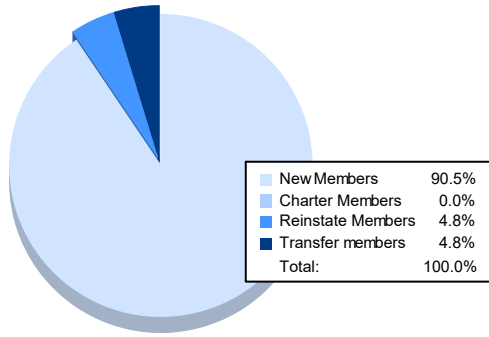

Year	New Clubs	Dropped Clubs	Gain/ Loss Clubs	New Members	Charter Members	Reinstate Members	Transfer Members	Total Member Added	Total Members Dropped	Gain/ Loss Members
2017-2018	0	1	-1	87	0	6	8	101	117	-16
2018-2019	0	0	0	72	0	10	5	87	115	-28
2019-2020	0	1	-1	80	0	8	5	93	132	-39
2020-2021	0	0	0	50	0	4	2	56	119	-63
2021-2022	0	0	0	76	0	4	4	84	82	2
<b>Average</b>	<b>0</b>	<b>0</b>	<b>0</b>	<b>73</b>	<b>0</b>	<b>6</b>	<b>5</b>	<b>84</b>	<b>113</b>	<b>-29</b>

### Membership Composition June 2022 Cumulative