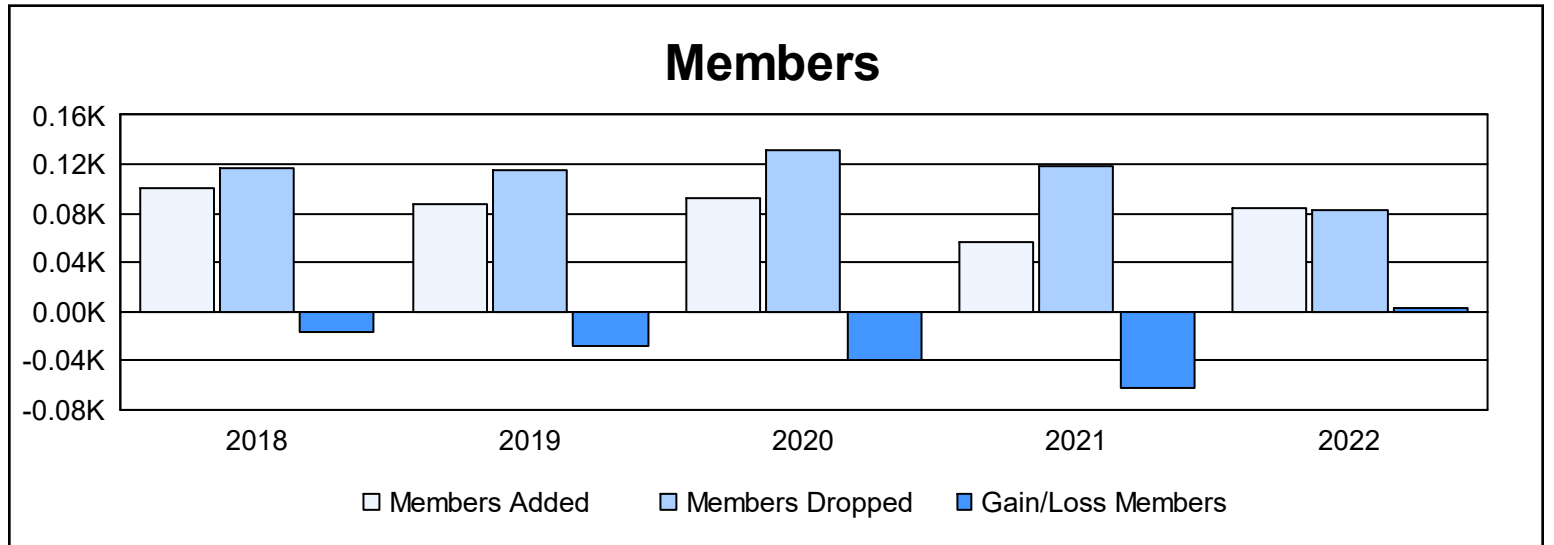

Year	New Clubs	Dropped Clubs	Gain/ Loss Clubs	New Members	Charter Members	Reinstate Members	Transfer Members	Total Member Added	Total Members Dropped	Gain/ Loss Members
2017-2018	0	1	-1	87	0	6	8	101	117	-16
2018-2019	0	0	0	72	0	10	5	87	115	-28
2019-2020	0	1	-1	80	0	8	5	93	132	-39
2020-2021	0	0	0	50	0	4	2	56	119	-63
2021-2022	0	0	0	76	0	4	4	84	82	2
<b>Average</b>	<b>0</b>	<b>0</b>	<b>0</b>	<b>73</b>	<b>0</b>	<b>6</b>	<b>5</b>	<b>84</b>	<b>113</b>	<b>-29</b>

### Membership Composition June 2022 Cumulative